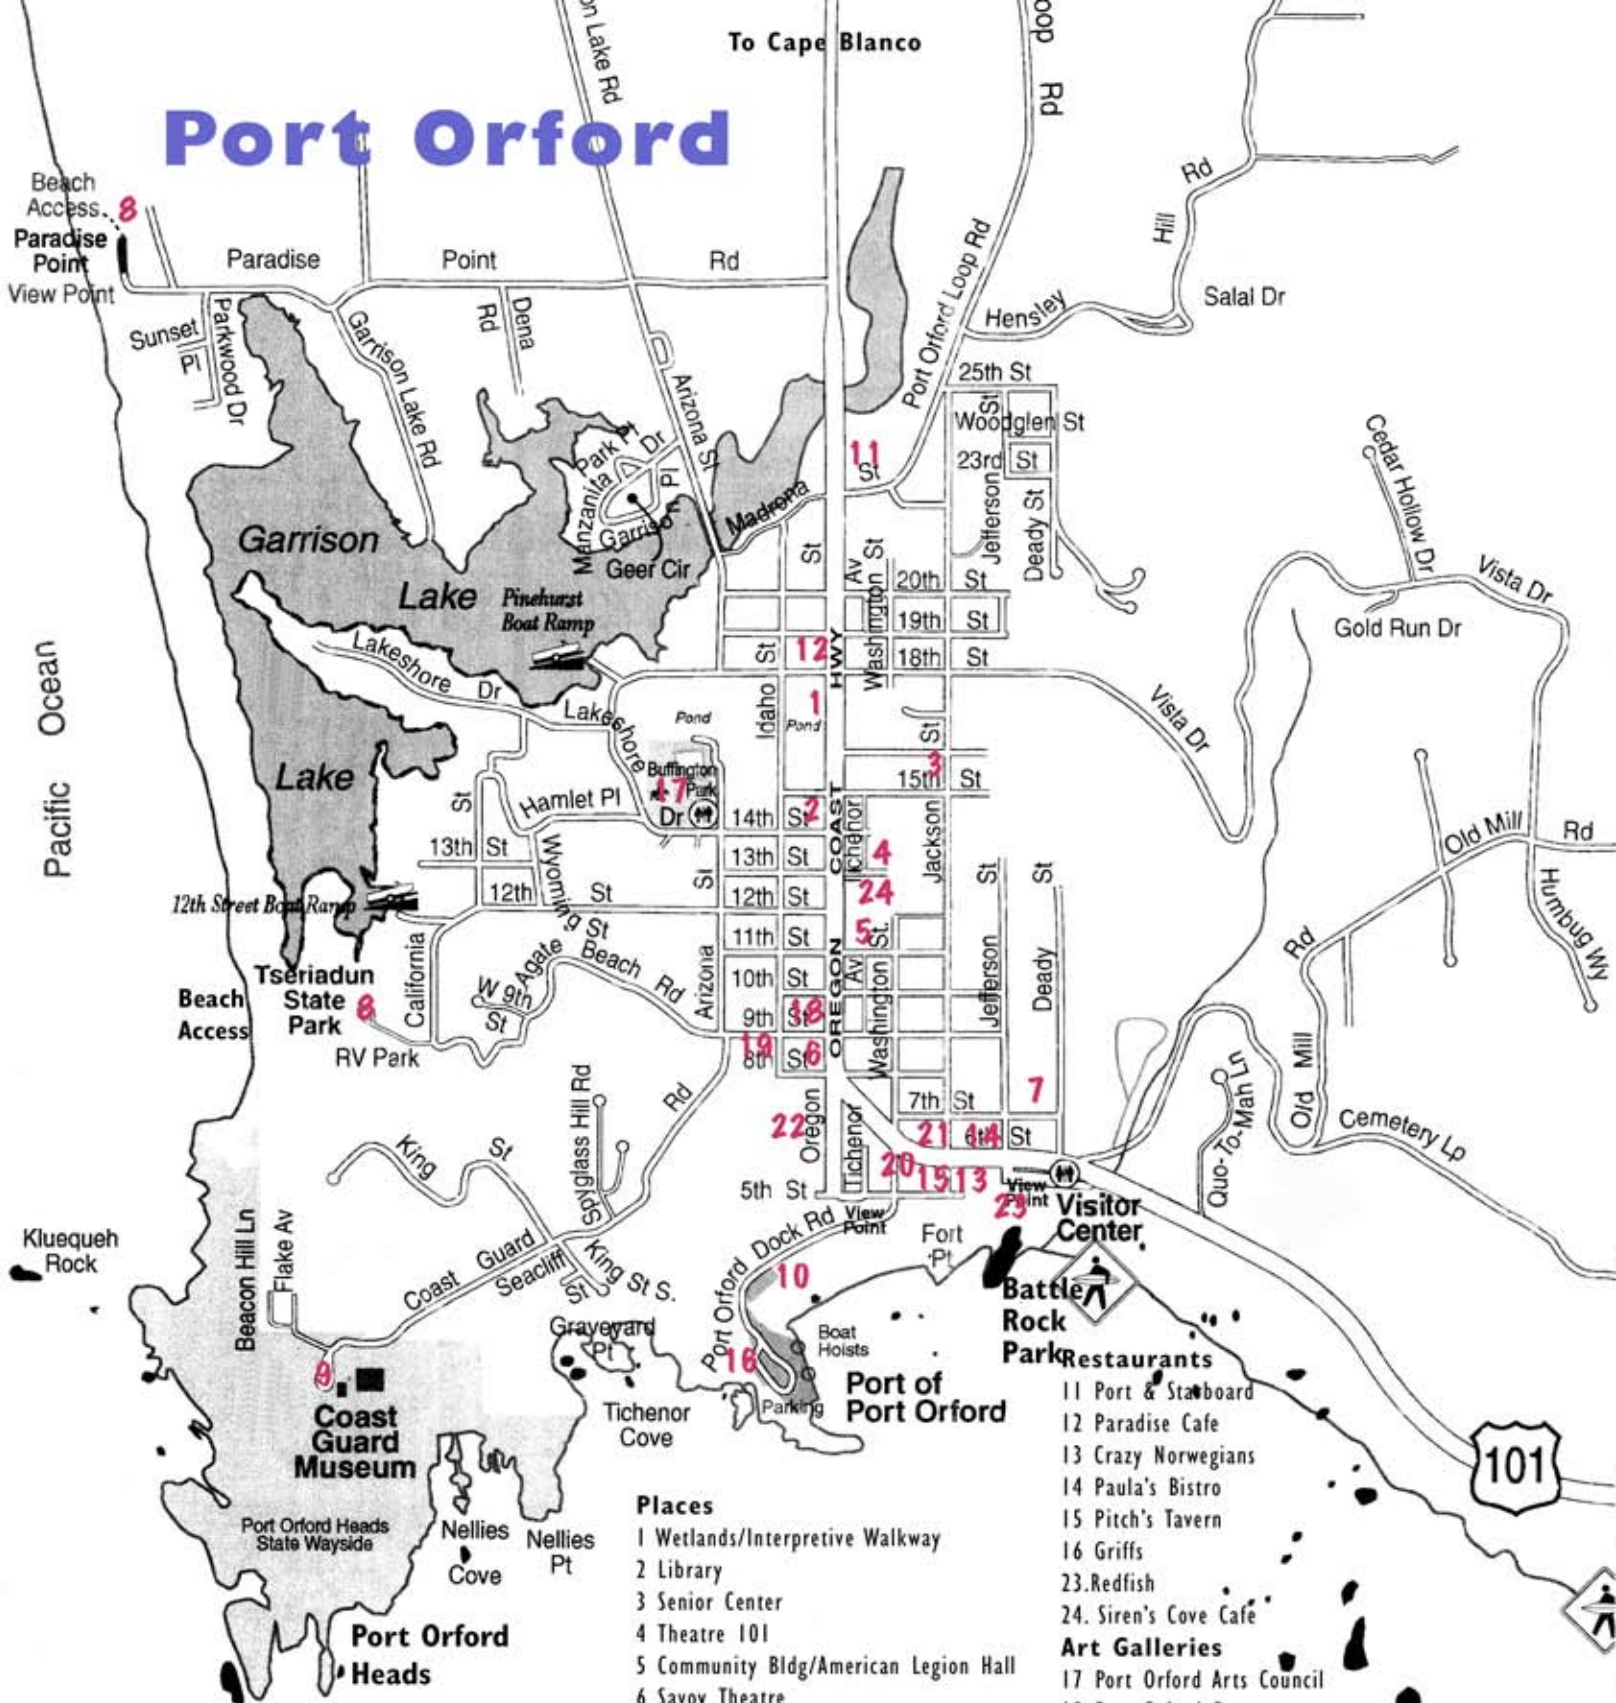

# Port Orford

Beach Access  
Paradise Point  
View Point

Pacific Ocean

Cluequeh Rock

Tichenor Rock

To Cape Blanco

Paradise Point Rd

Garrison Lake

Lake

Tseriadun State Park

Coast Guard Museum

Port Orford Heads

### Places

- 1 Wetlands/Interpretive Walkway
- 2 Library
- 3 Senior Center
- 4 Theatre 101
- 5 Community Bldg/American Legion Hall
- 6 Savoy Theatre
- 7 Old Jail
- 8 Agate Beach access
- 9 Port Orford Heads Parking
- 10 Fisherman's Memorial

### Restaurants

- 11 Port & Starboard
- 12 Paradise Cafe
- 13 Crazy Norwegians
- 14 Paula's Bistro
- 15 Pitch's Tavern
- 16 Griffs
- 23.Redfish
- 24. Siren's Cove Cafe