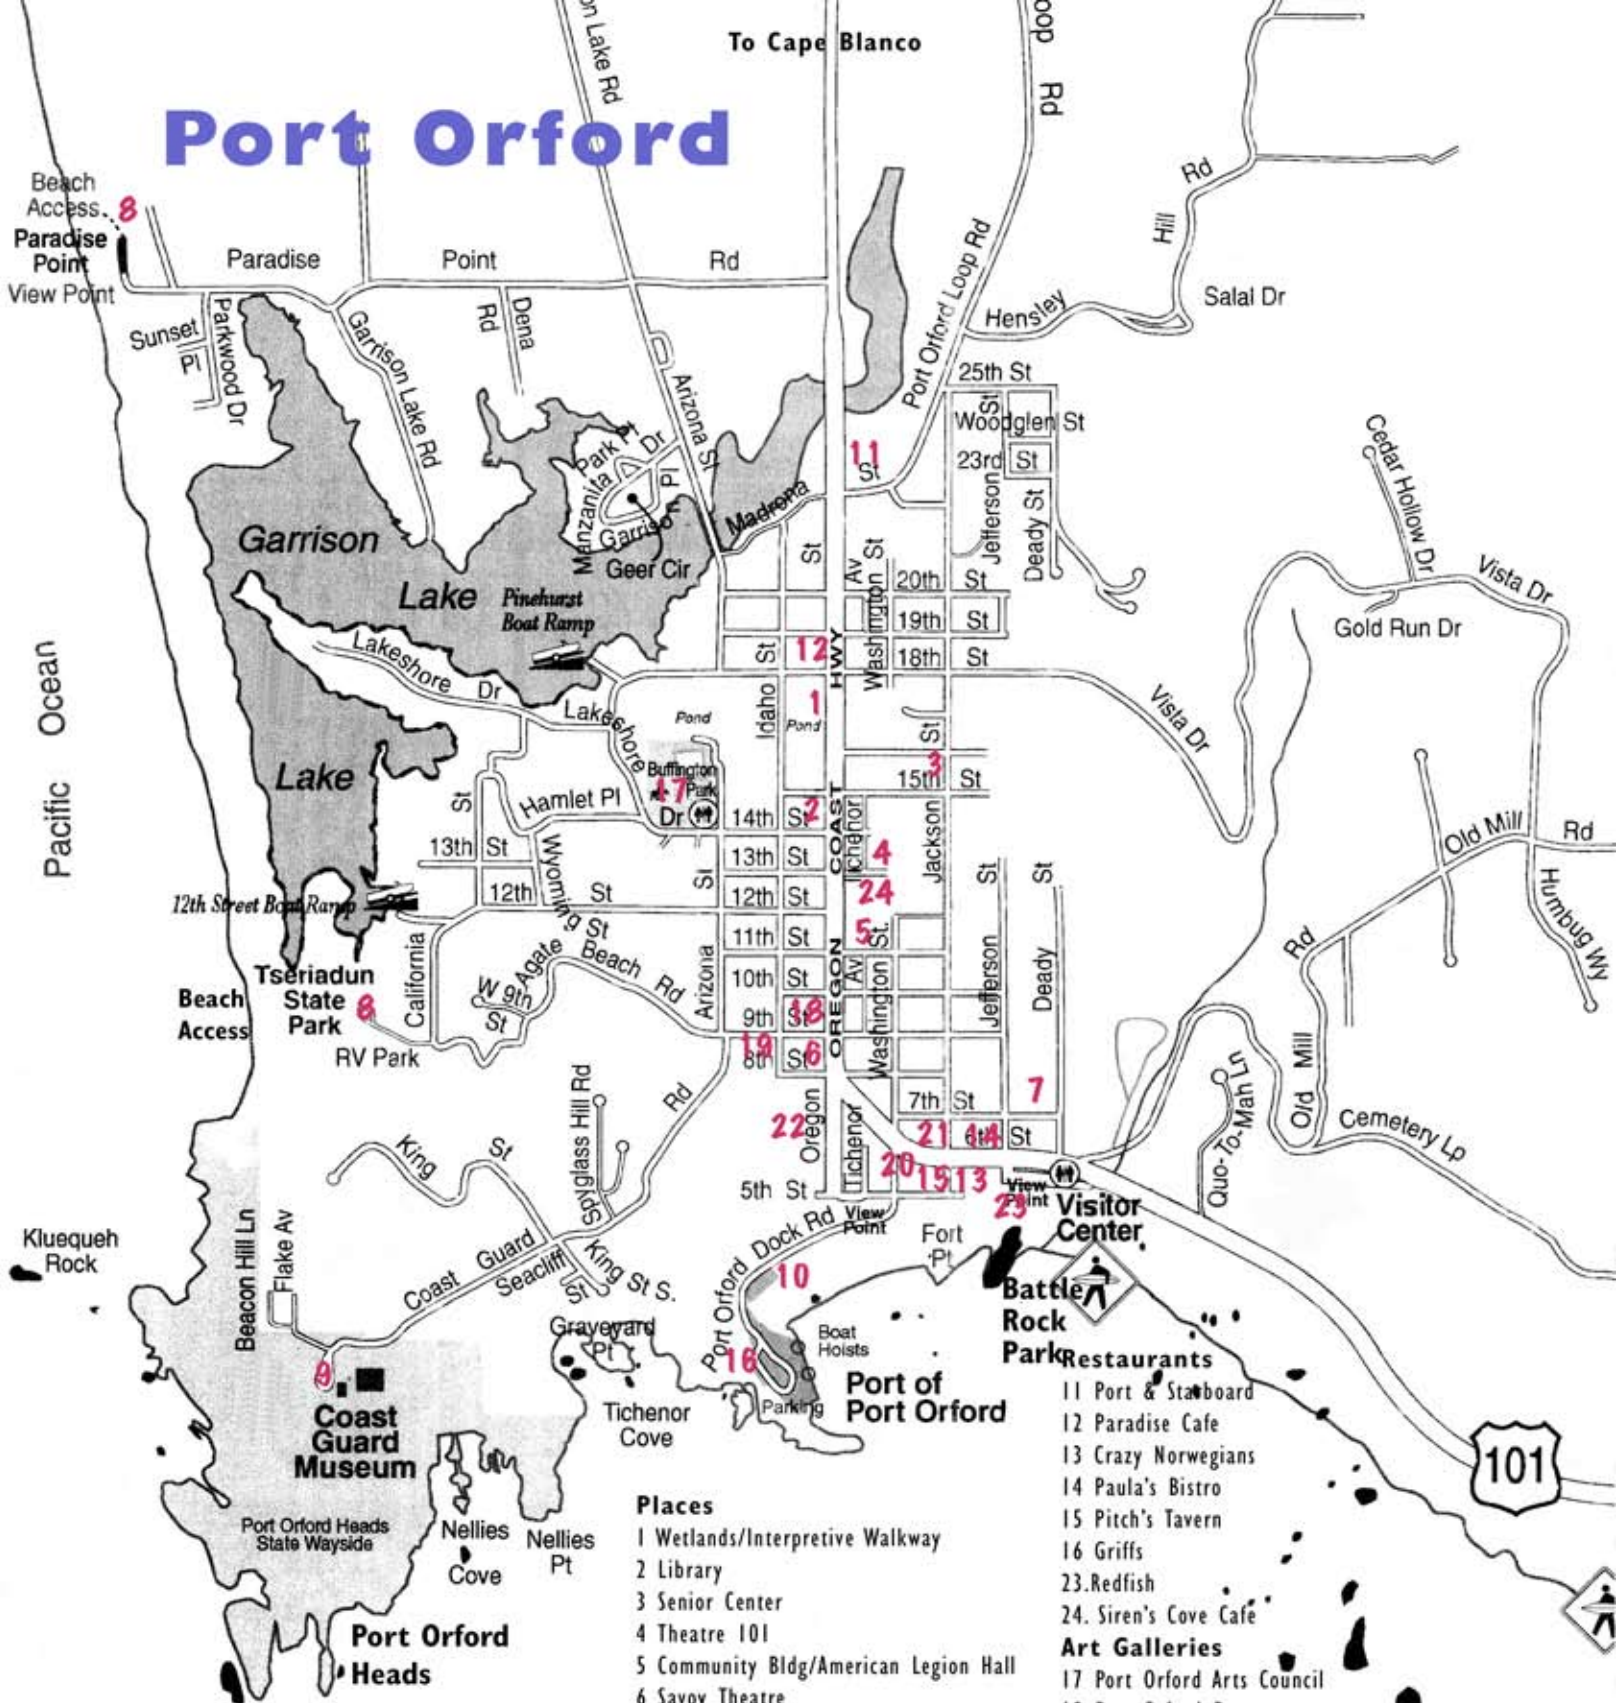

Port Orford

Beach Access
Paradise Point
View Point

Pacific Ocean

Cluequeh Rock

Tichenor Rock

To Cape Blanco

Paradise Point Rd

Garrison Lake

Lake

Tseriadun State Park

Coast Guard Museum

Port Orford Heads

Places

- 1 Wetlands/Interpretive Walkway
- 2 Library
- 3 Senior Center
- 4 Theatre 101
- 5 Community Bldg/American Legion Hall
- 6 Savoy Theatre
- 7 Old Jail
- 8 Agate Beach access
- 9 Port Orford Heads Parking
- 10 Fisherman's Memorial

Restaurants

- 11 Port & Starboard
- 12 Paradise Cafe
- 13 Crazy Norwegians
- 14 Paula's Bistro
- 15 Pitch's Tavern
- 16 Griffs
- 23.Redfish
- 24. Siren's Cove Cafe

Art Galleries

- 17 Port Orford Arts Council
- 18 Port Orford Pottery
- 19 Johnson Gallery
- 20 Triangle Gallery
- 21 Studio B
- 22 Cook Gallery
- 23. Hawthorne Gallery